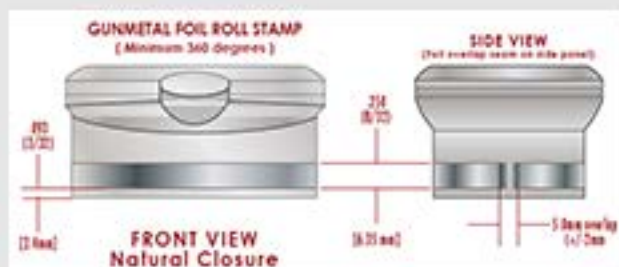

A HINT OF ELEGANCE

In an environment where products are carefully scrutinized by consumers, it's imperative thoughtful consideration is given on how to stand out on what can be quite crowded shelf space. Caps and closures can no longer be an after-thought, but should be considered an integral piece of any container decoration design. Our belief is that closures can highlight or even serve as a memorable icon for your product.

GOT FOIL?

Foil banding is an effective way to add a little glitz and glamour to your caps and closures. Technigraph's high-speed foil banding equipment can apply color or metallic foil banding around the entire circumference of the closure, at various banding widths up to 10mm. Choose from a variety of band sizes for both round and oval closures, for just a hint of elegance or a whole lot of impact on the part of the package consumers engage with most.