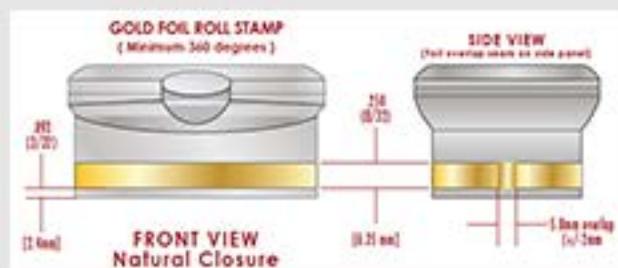

A HINT OF ELEGANCE

In an environment where products are carefully scrutinized by consumers, it's imperative thoughtful consideration is given on how to stand out on what can be quite crowded shelf space. Caps and closures can no longer be an after-thought, but should be considered an integral piece of any container decoration design. Our belief is that closures can highlight or even serve as a memorable icon for your product.

GOT FOIL?

Foil banding is an effective way to add a little glitz and glamour to your caps and closures. Technigraph's high-speed foil banding equipment can apply color or metallic foil banding around the entire circumference of the closure, at various banding widths up to 10mm. Choose from a variety of band sizes for both round and oval closures, for just a hint of elegance or a whole lot of impact on the part of the package consumers engage with most.