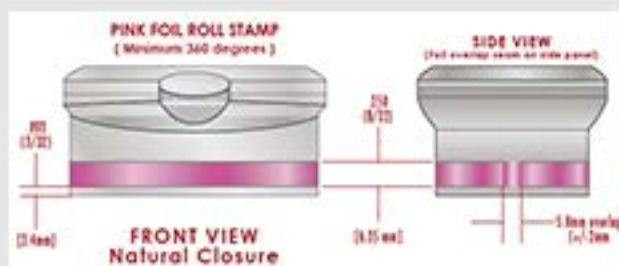

A HINT OF ELEGANCE

In an environment where products are carefully scrutinized by consumers, it's imperative thoughtful consideration is given on how to stand out on what can be quite crowded shelf space. Caps and closures can no longer be an after-thought, but should be considered an integral piece of any container decoration design. Our belief is that closures can highlight or even serve as a memorable icon for your product.

GOT FOIL?

Foil banding is an effective way to add a little glitz and glamour to your caps and closures. Technigraph's high-speed foil banding equipment can apply color or metallic foil banding around the entire circumference of the closure, at various banding widths up to 10mm. Choose from a variety of band sizes for both round and oval closures, for just a hint of elegance or a whole lot of impact on the part of the package consumers engage with most.